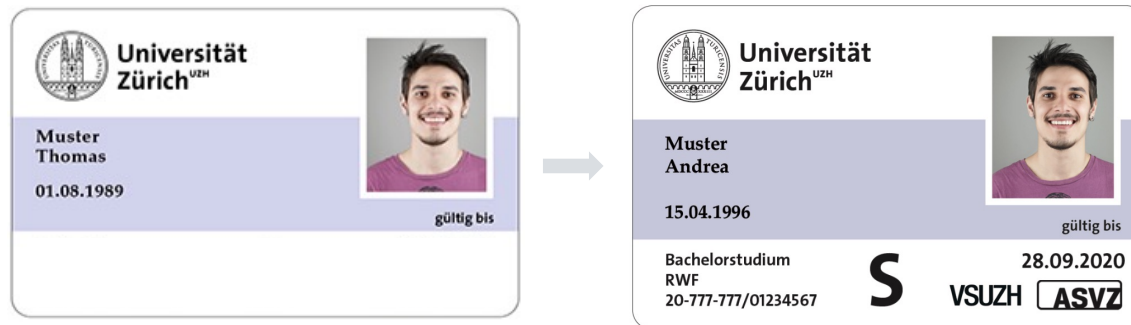

**Universität
Zürich** ^{UZH}

Global Student Experience

Where are we located?

UZH Main Campus

Raemistrasse 71

Room KOL-E-17

Opening Hours: Mon-Fri, 9:30-12:30

Universität
Zürich^{UZH}

Global Student Experience

Student Card

Picking up your Student Card

Right after the Information Session, outside this room.

Where can I
validate my
student card?

<https://www.uzhcard.uzh.ch/en/validation/validierstationen.html>

Universität
Zürich^{UZH}

Global Student Experience

Registration at the “Personenmeldeamt” / Residents’ Registration Office

Universität
Zürich^{UZH}

Studienbescheinigung HS 2023

██████████

geboren am ██████████, Matrikel Nr. 23 ██████████ ist an der Universität Zürich immatrikuliert.