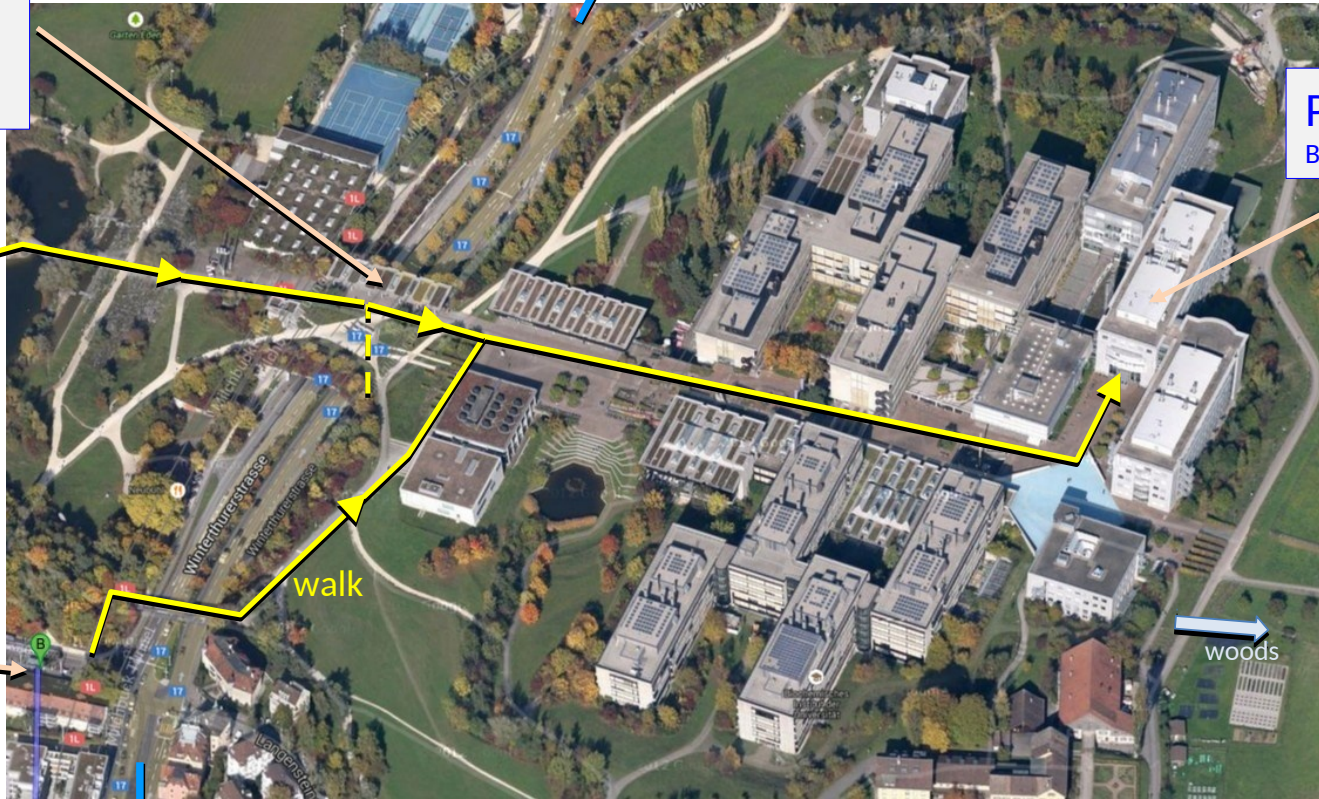

Visiting Universität Zürich Physik-Institut

Building Y36, Winterthurerstrasse 190, 8057 Zürich

**Taxi Stop &
Car Park :**

Winterthurerstrasse
(under bridge)

Milchbuck Stop
Tram 7,9,10,14
Bus 69,72,N6

**Universität
Irchel Stop**
Tram 9, 10

(Winterthurerstrasse
towards Zürich HB
main train station)

(Winterthurerstrasse,
towards Zürich Airport ZRH)

Physik-Institut
Building Y36

Admin. Assistants :

Gaby Aeppli
Office: Y36 J 48
++41 (0)44 635 57 59

Denise Caneve
Office: Y36 J 48
++41 (0)44 635 57 81

Brigitte Freund
Office: Y36 J 48
++41 (0)44 635 57 21

Monika Röllin
Office: Y36 J 80
++41 (0)44 635 57 23

Markus Ehrle
Office: Y36 J 80
++41 (0)44 635 66 78

Regina Schmid
Office: Y36 K 50
++41 (0)44 635 58 12

Anna Troller
Office: Y36 K 50
++41 (0)44 635 58 11

From Zürich HB (train station) : Take tram 10 towards Zurich Flughafen/Fracht. Stop Universität Irchel. Follow map.

From Zürich Flughafen (airport) : Take tram 10 towards Zürich HB. Stop Universität Irchel. Follow map.

Taxi/Car : To Universität Zürich, Irchel Park Campus, Winterthurerstrasse 190. Elevator up to campus. Follow map.